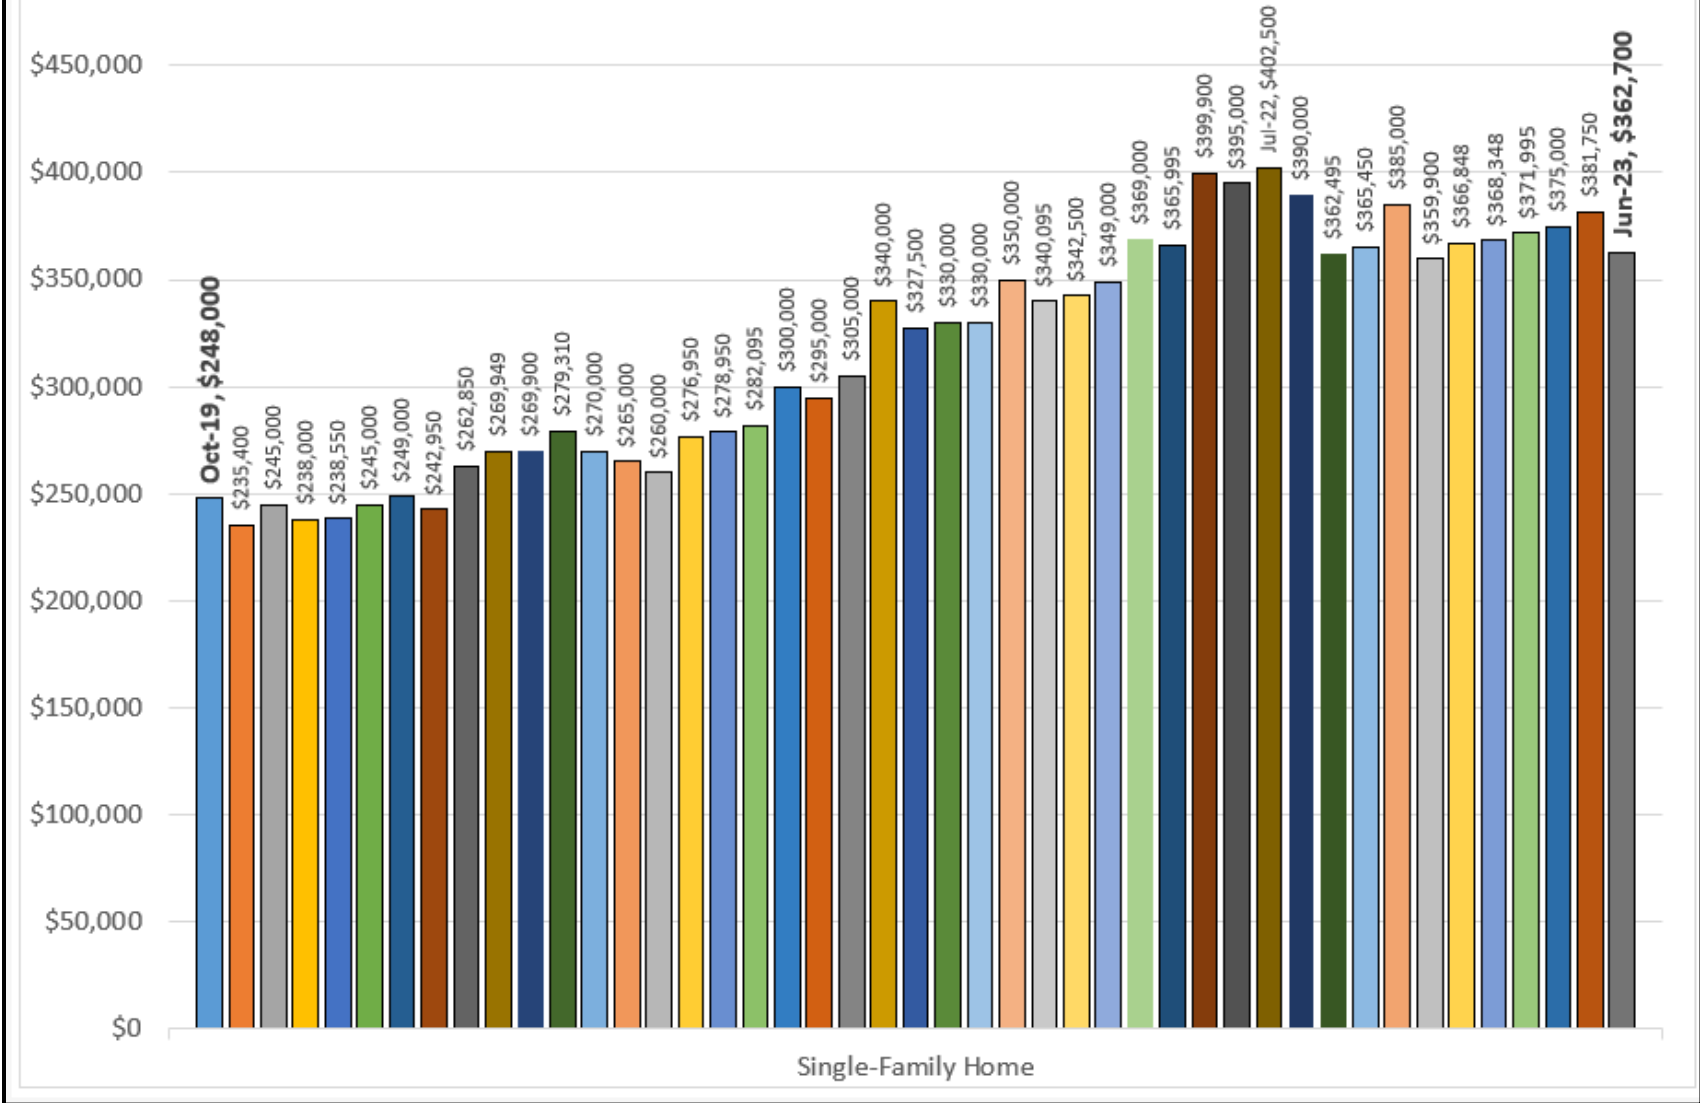

FLAGLER COUNTY | SINGLE FAMILY MEDIAN SALE PRICE

DATA SOURCE: Flagler County Association of Realtors, Inc