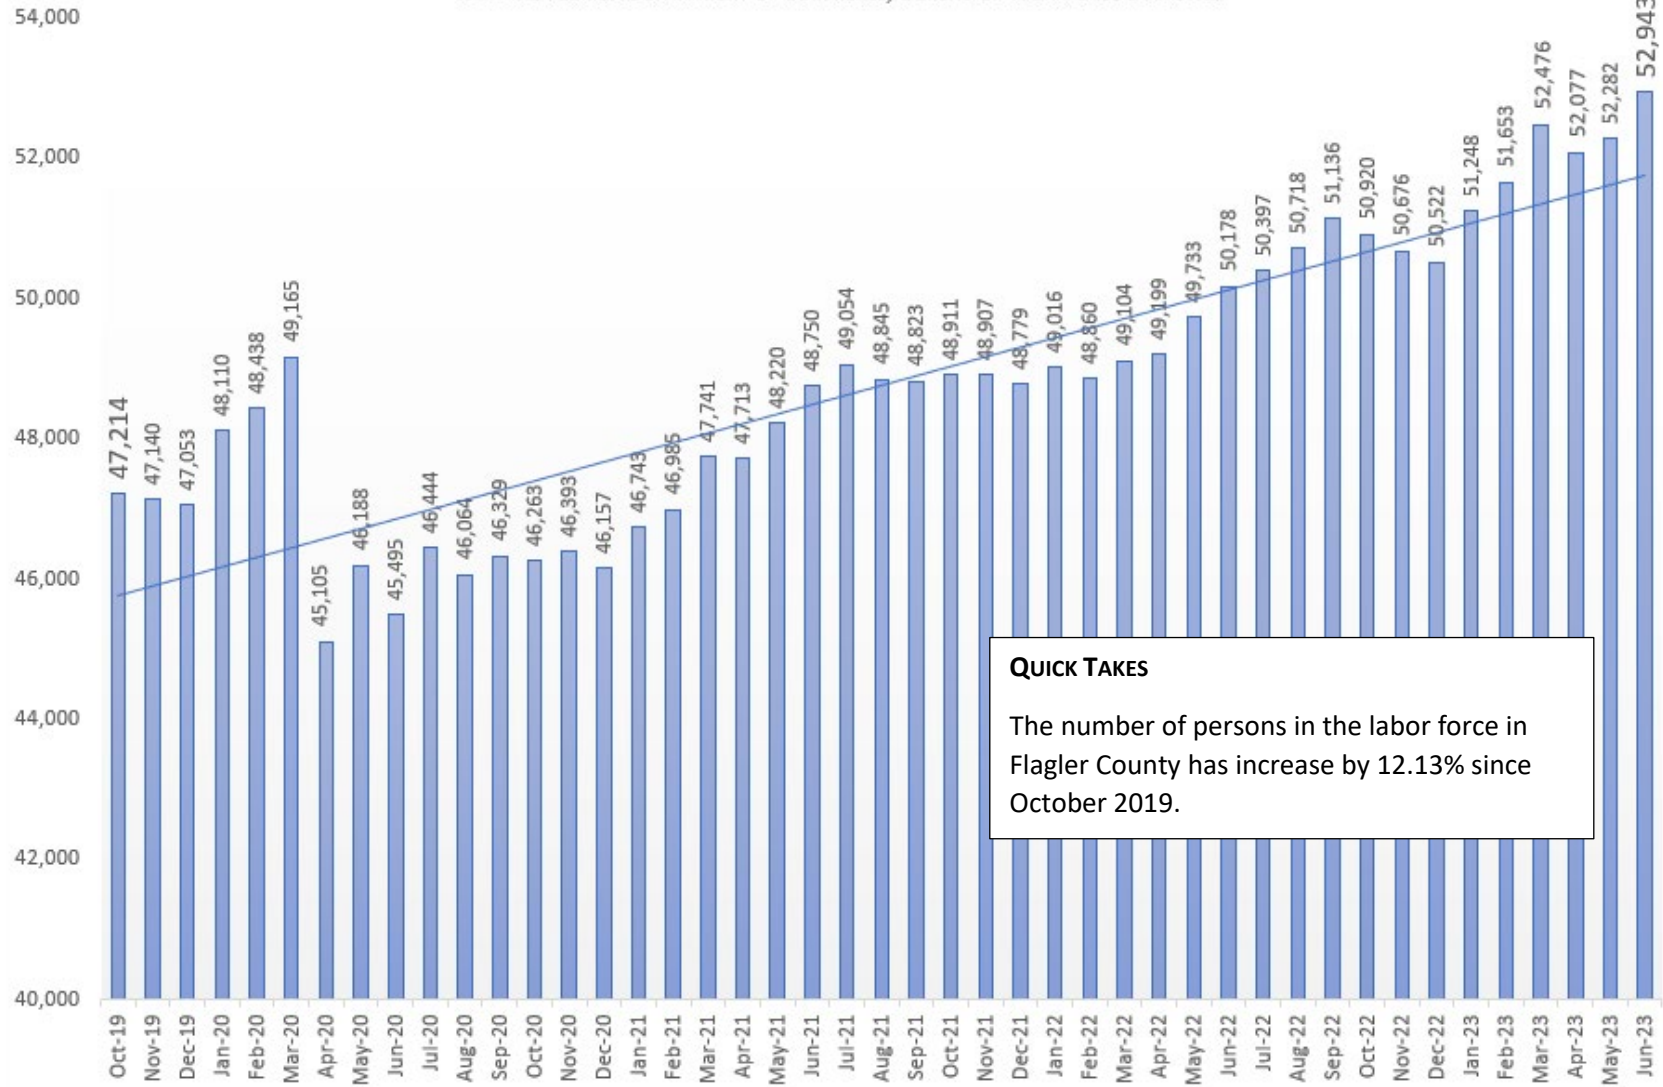

LABOR FORCE RESIDING IN FLAGLER COUNTY

DATA SOURCE: U.S. DEPARTMENT OF LABOR, BUREAU OF LABOR STATISTICS, LOCAL AREA UNEMPLOYMENT STATISTIC PROGRAM IN COOPERATION WITH THE FLORIDA DEPARTMENT OF COMMERCE, BUREAU OF WORKFORCE STATISTICS

QUICK TAKES
The number of persons in the labor force in Flagler County has increase by 12.13% since October 2019.