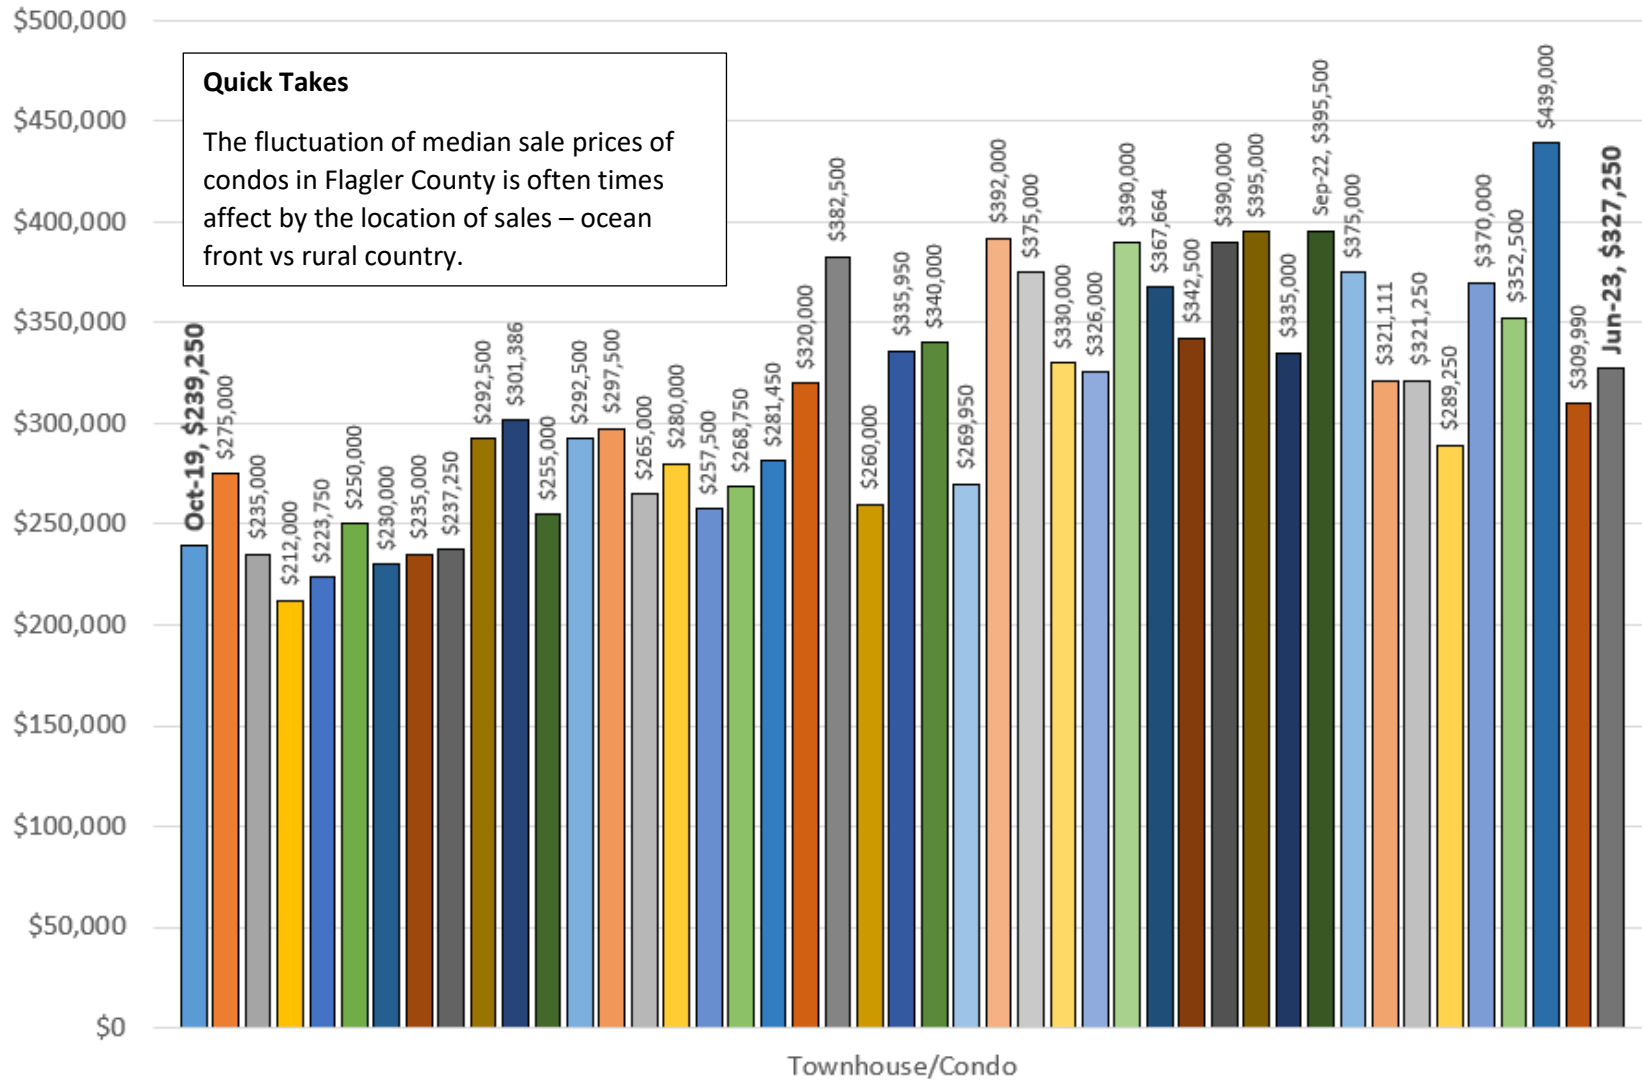

FLAGLER COUNTY | TOWNHOME / CONDO MEDIAN SALE PRICE

DATA SOURCE: Flagler County Association of Realtors, Inc