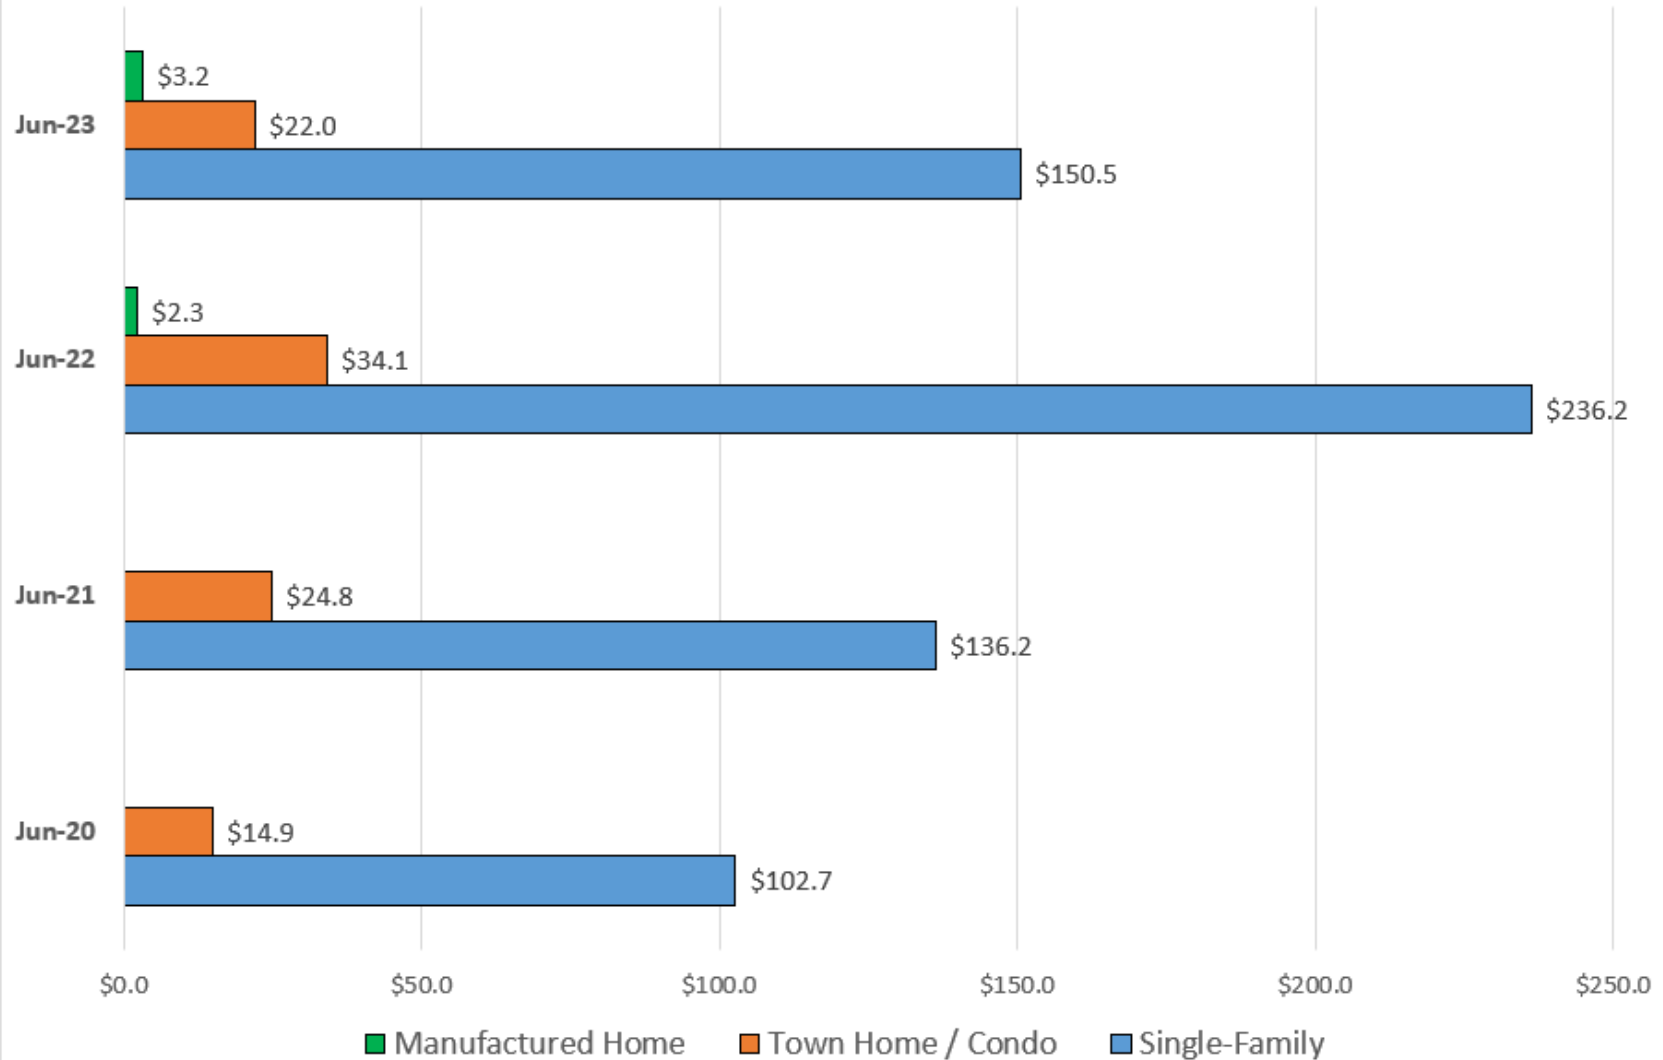

RESIDENTIAL REAL ESTATE SALES: VOLUME IN MILLIONS

Data Source: Flagler County Association of Realtors, Inc