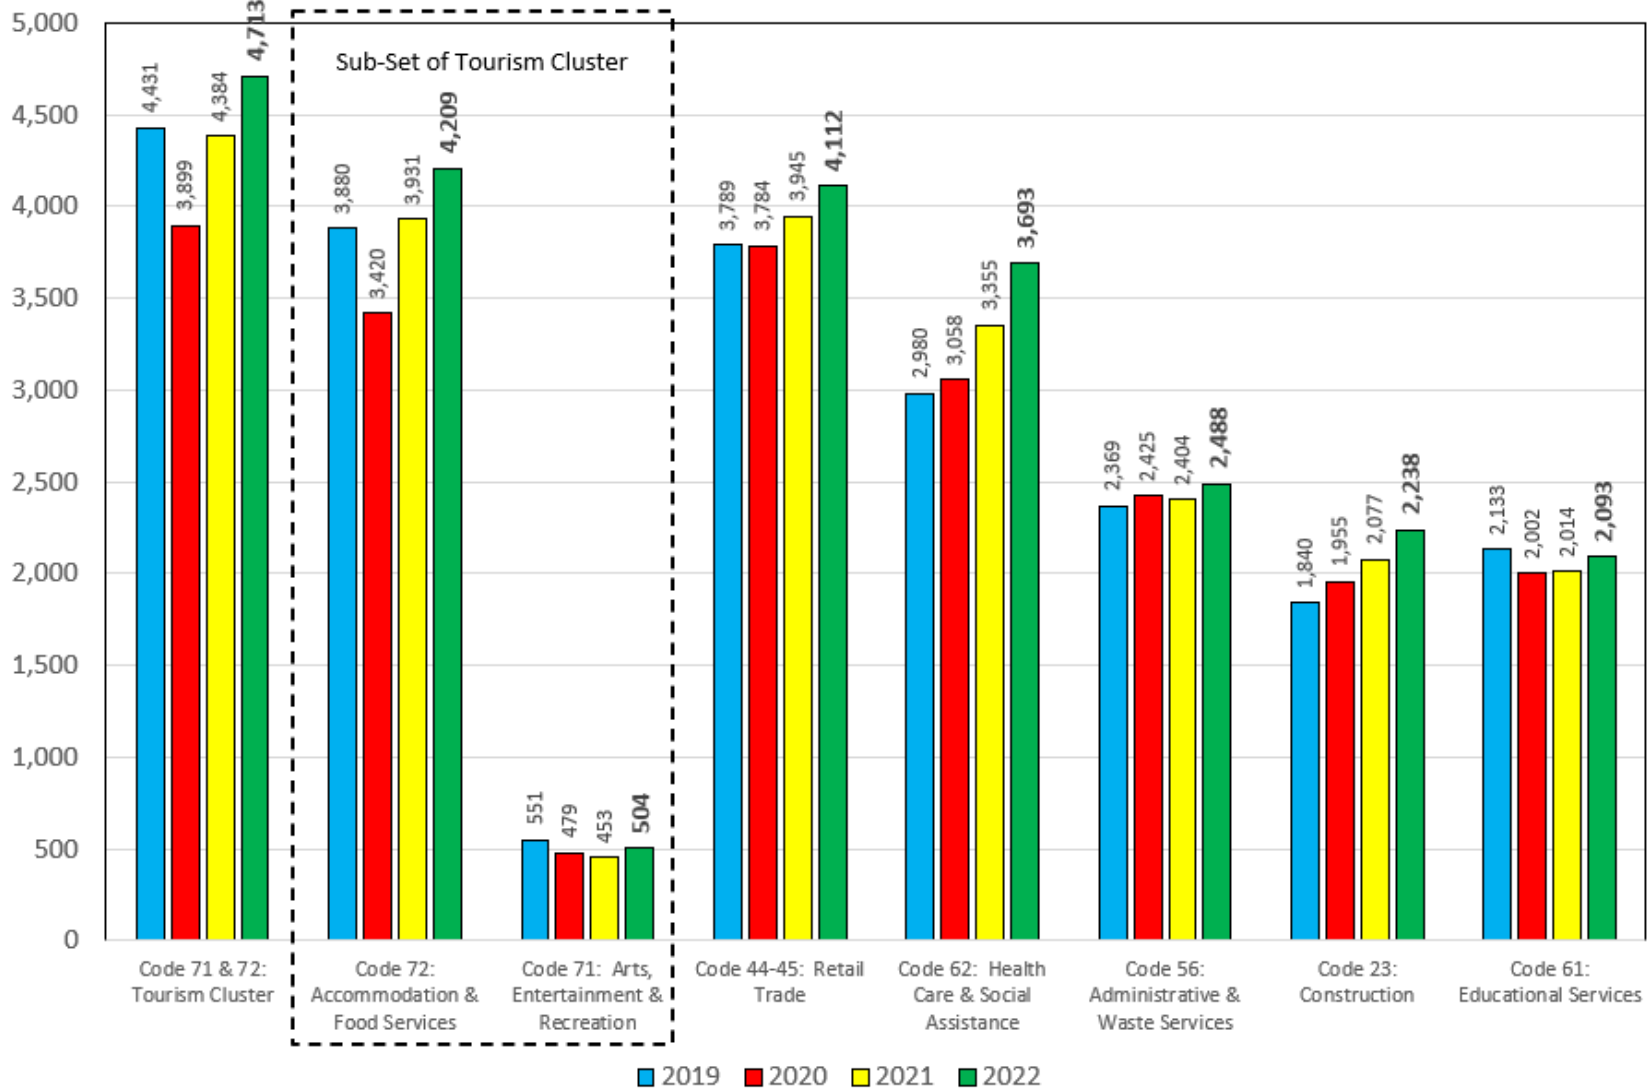

TOP INDUSTRY SECTORS BY NUMBER OF EMPLOYEES | FLAGLER COUNTY, FLORIDA

DATA SOURCE: FLORIDA DEPARTMENT OF COMMERCE - FLORIDA INSIGHT: DATA WITH MEANING