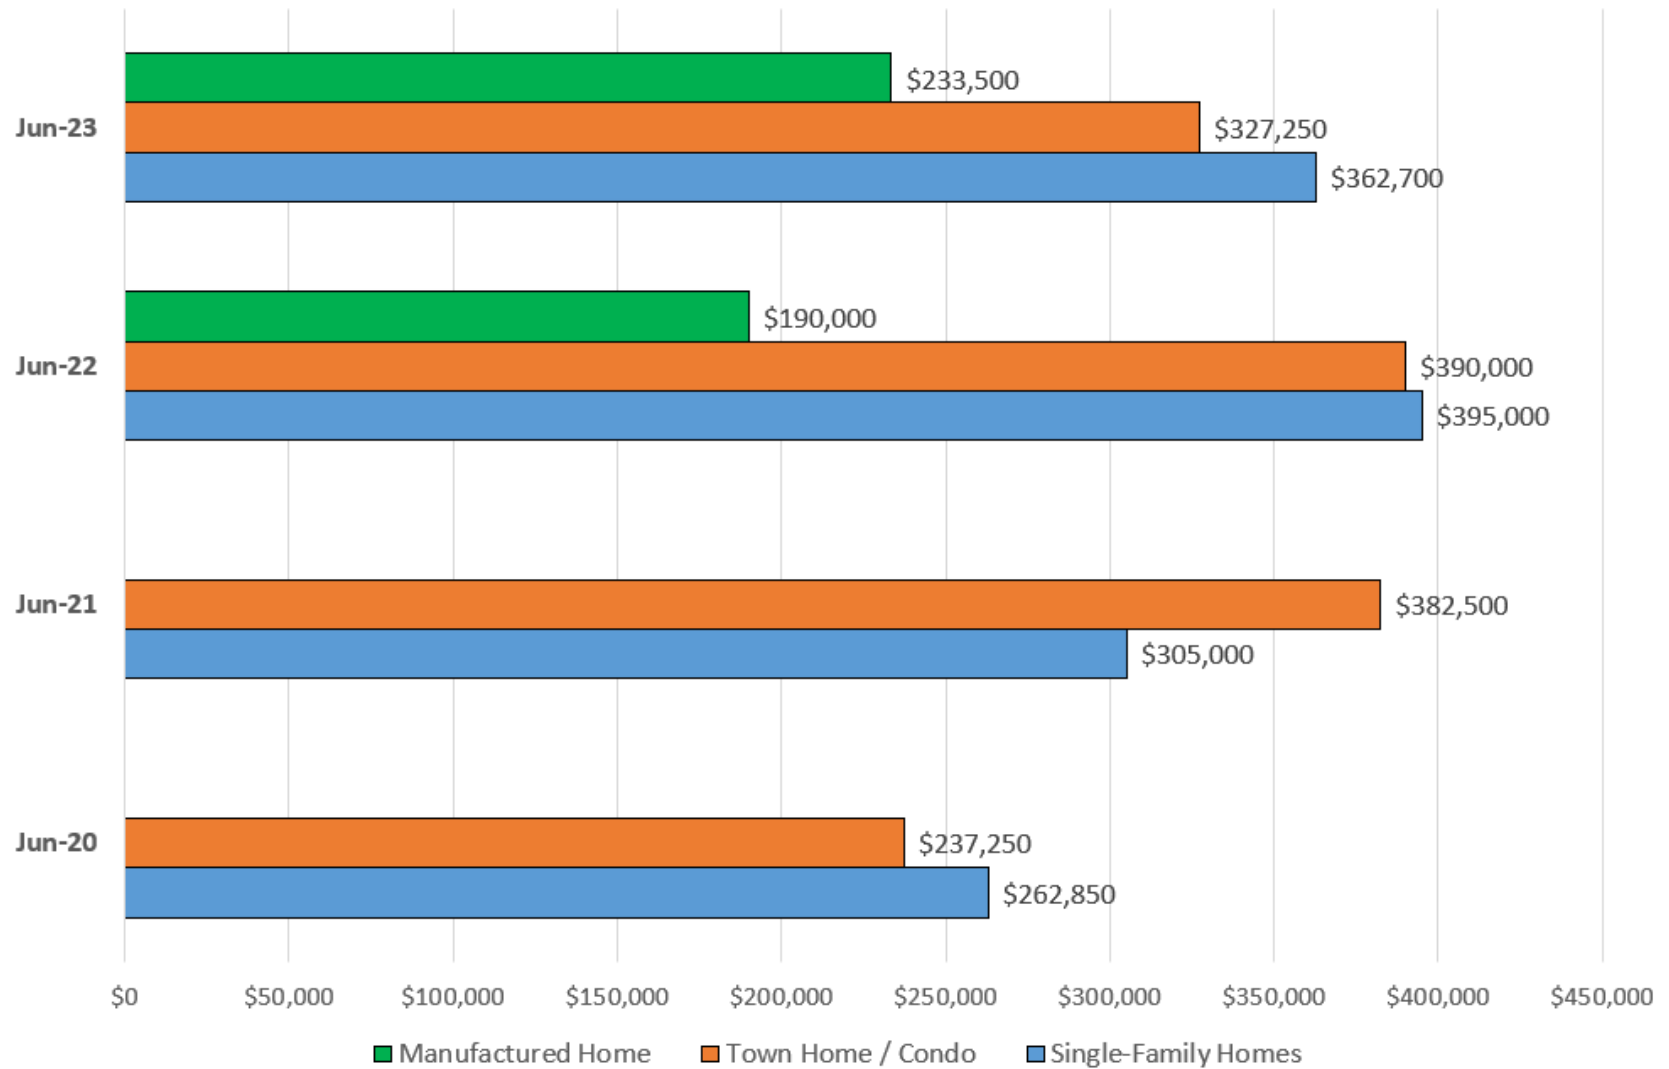

RESIDENTIAL REAL ESTATE: MEDIAN SALE PRICE

Data Source: Flagler County Association of Realtors, Inc.