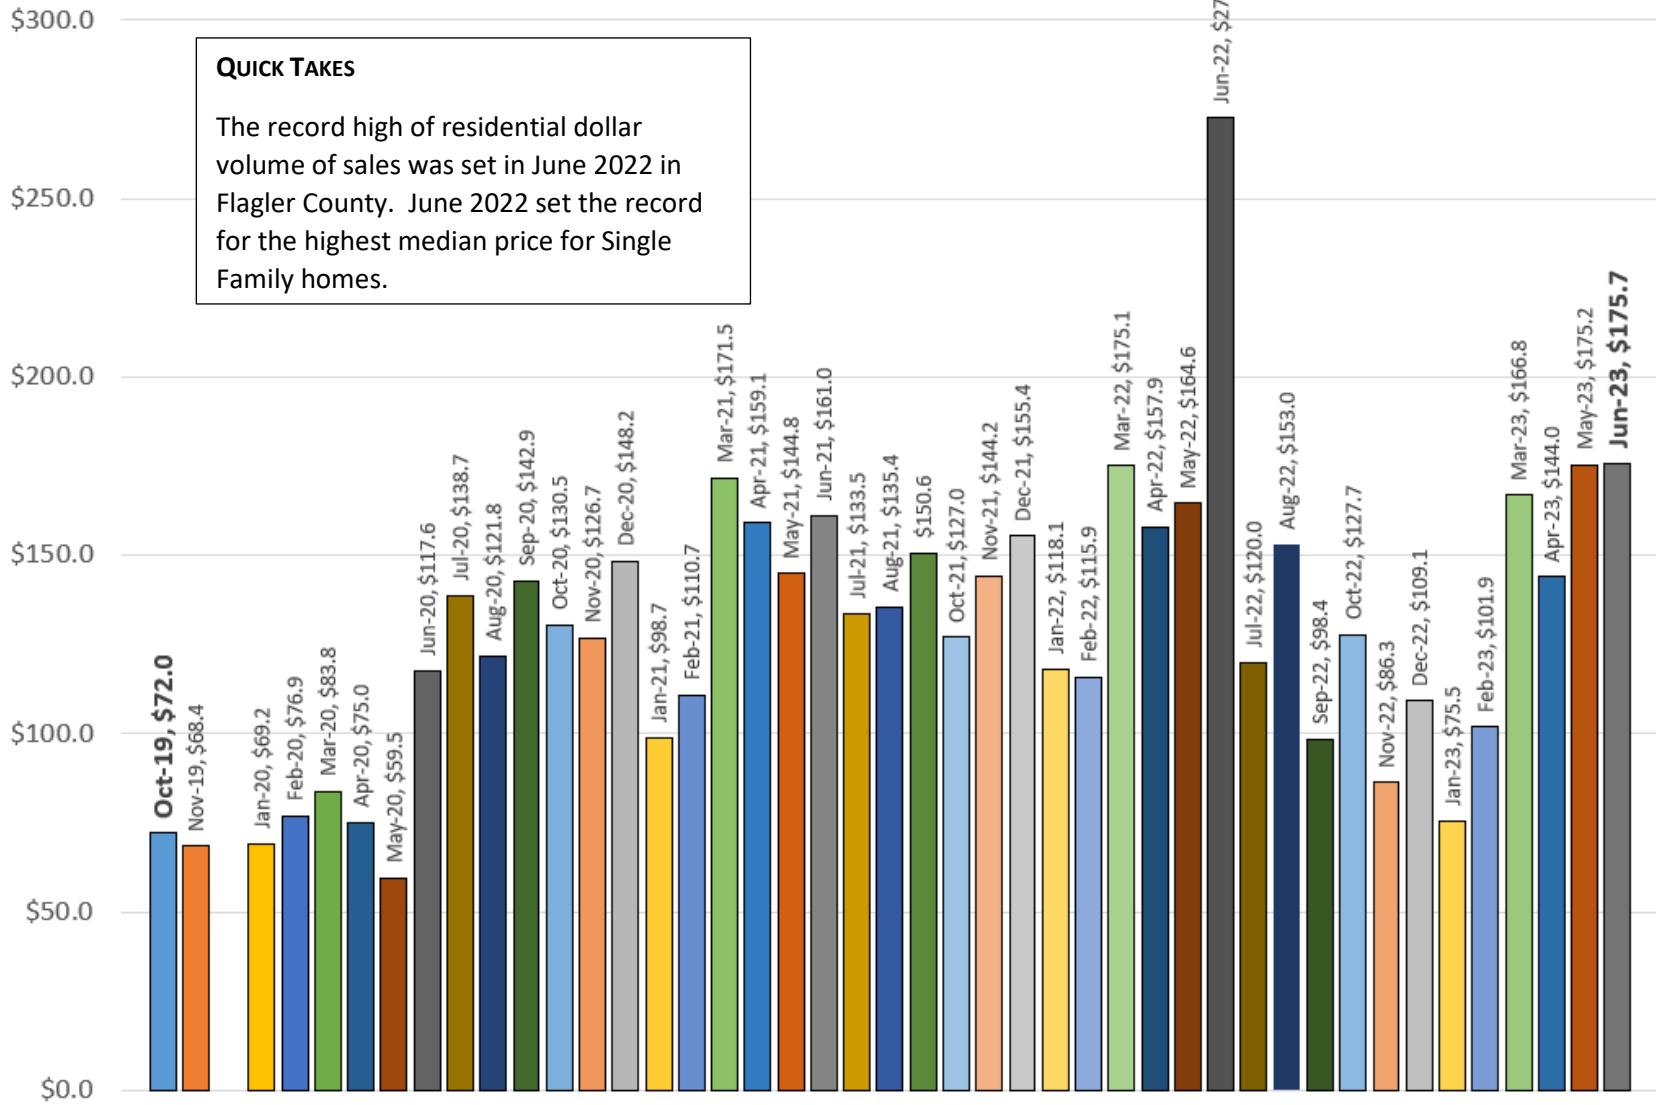

RESIDENTIAL DOLLAR VOLUME OF SALES IN MILLIONS | FLAGLER COUNTY

DATA SOURCE: FLAGLER COUNTY ASSOCIATION OF REALTORS

QUICK TAKES
The record high of residential dollar volume of sales was set in June 2022 in Flagler County. June 2022 set the record for the highest median price for Single Family homes.