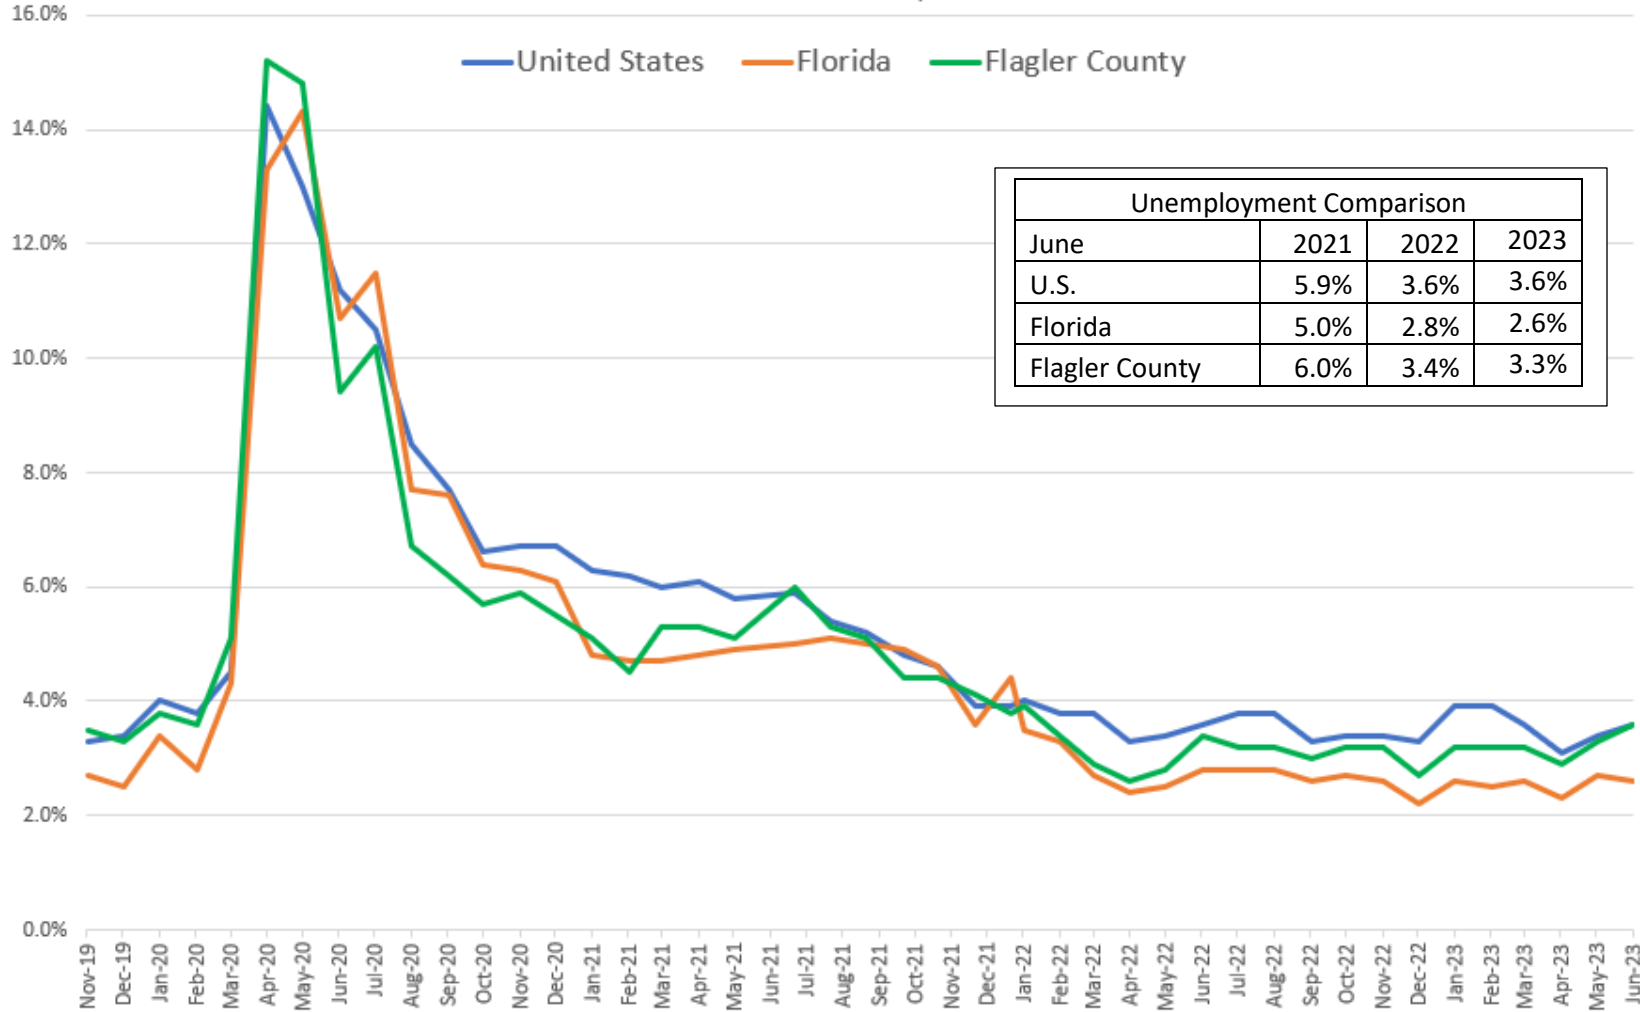

UNEMPLOYMENT TREND COMPARISON

DATA SOURCE: DATA SOURCE: U.S. DEPARTMENT OF LABOR, BUREAU OF LABOR STATISTICS, LOCAL AREA UNEMPLOYMENT STATISTIC PROGRAM IN COOPERATION WITH THE FLORIDA DEPARTMENT COMMERCE, BUREAU OF WORKFORCE STATISTICS