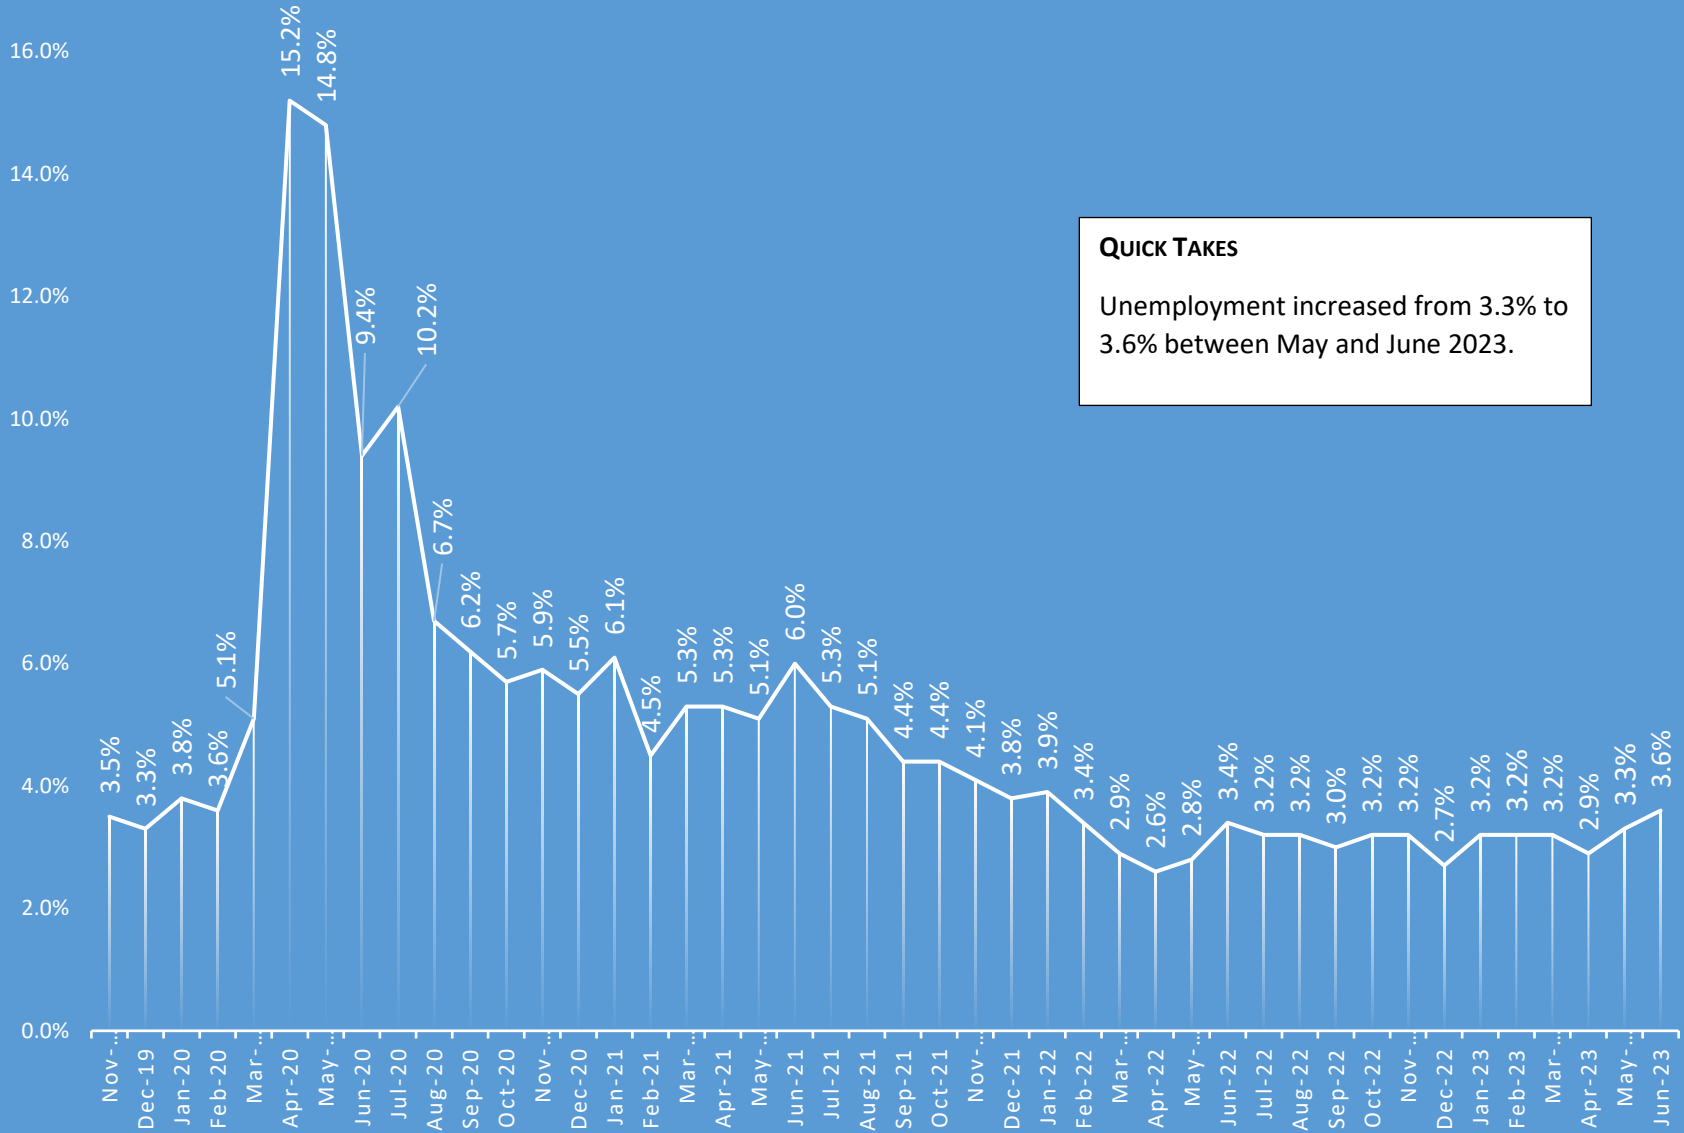

UNEMPLOYMENT TREND IN FLAGLER COUNTY

DATA SOURCE: FLORIDA DEPARTMENT OF COMMERCE, BUREAU OF WORKFORCE STATISTICS & ECONOMIC RESEARCH

QUICK TAKES
Unemployment increased from 3.3% to 3.6% between May and June 2023.