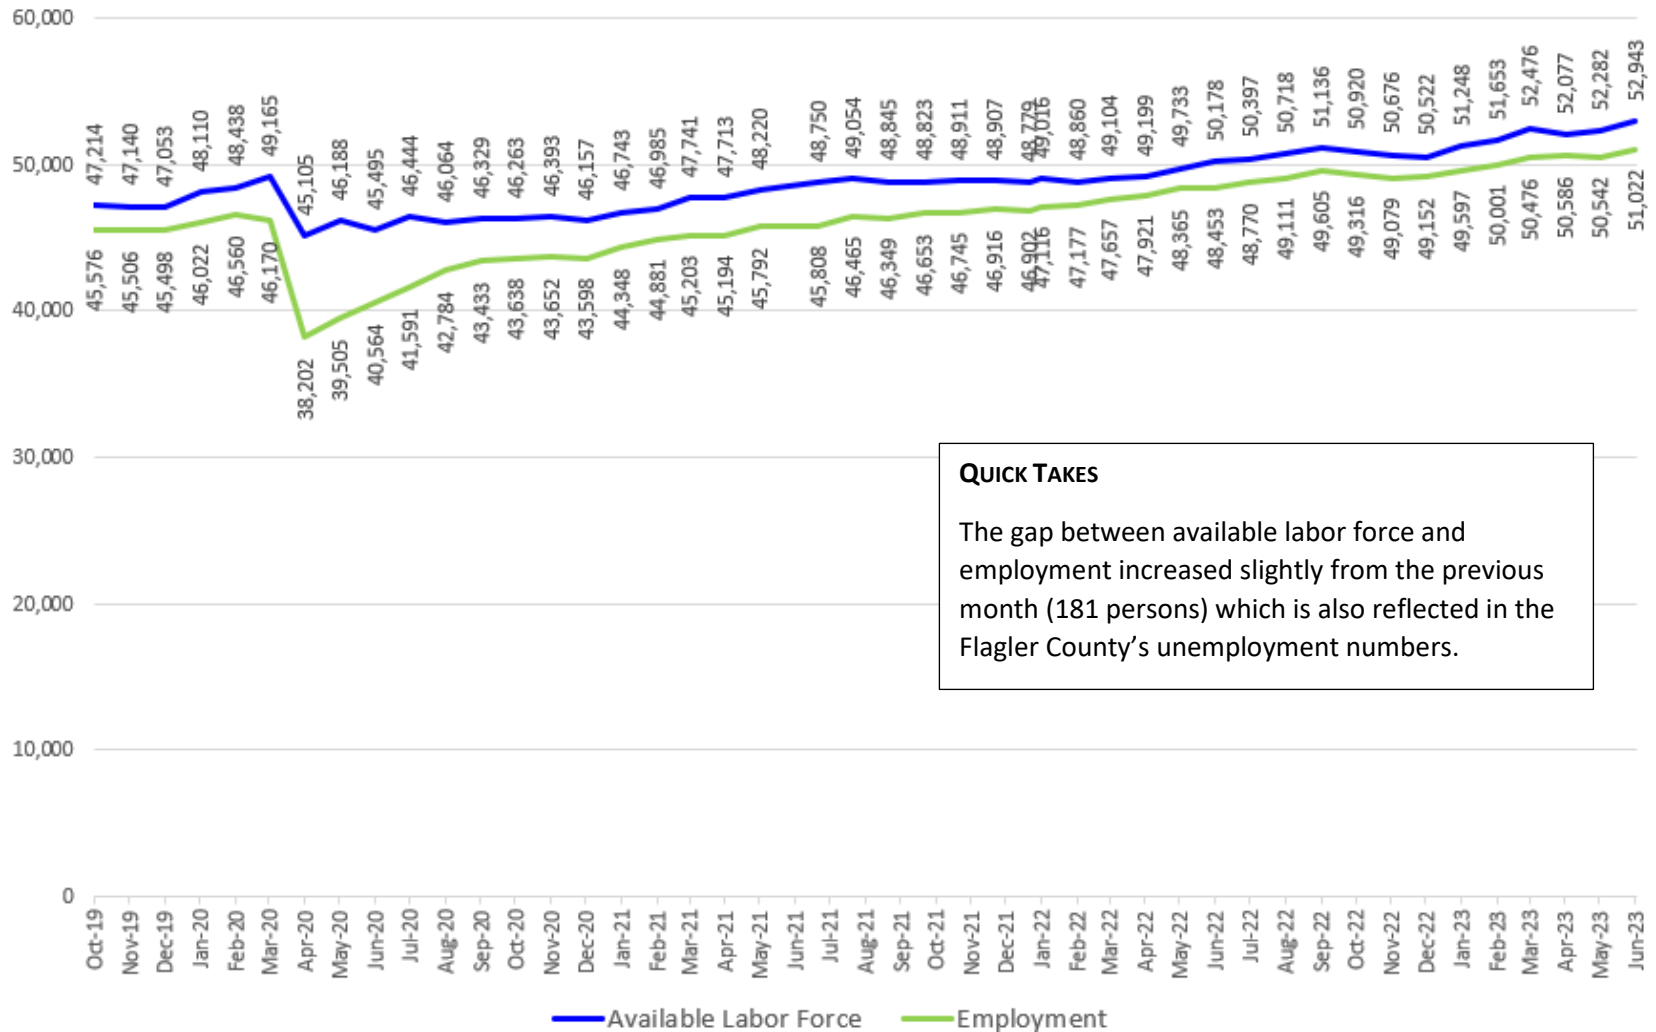

QUICK TAKES
 The gap between available labor force and employment increased slightly from the previous month (181 persons) which is also reflected in the Flagler County's unemployment numbers.

UNEMPLOYMENT TREND IN FLAGLER COUNTY