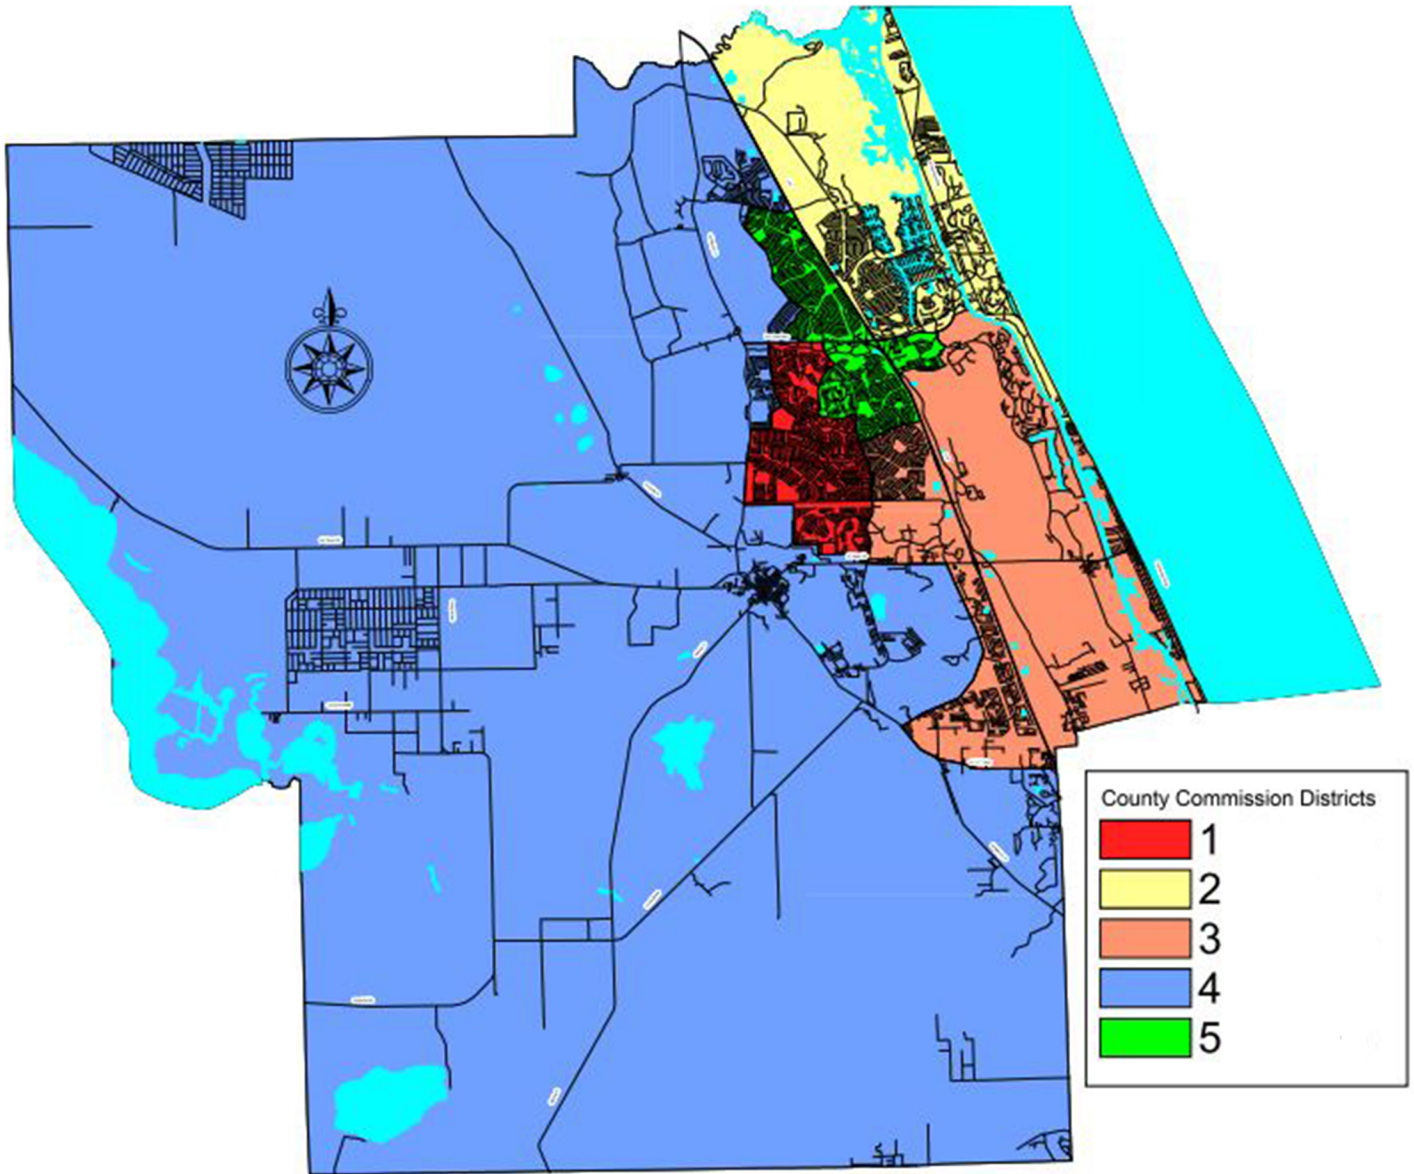

VOTING DISTRICT INFORMATION

Flagler County's population of 105,392 is distributed among its five municipalities and its unincorporated area. There are 85,415 eligible voters - 80,001 registered and 5,414 who are inactive.

District	Registered	Inactive	Republican	Democrat	NPA	Other
1	15,128	1,052	5,235	5,435	4,116	341
2	17,338	1,144	8,052	4,669	4,206	411
3	18,086	1,097	7,665	5,249	4,716	456
4	14,848	1,060	5,820	4,821	3,879	328
5	14,601	1,061	5,090	5,222	3,932	357