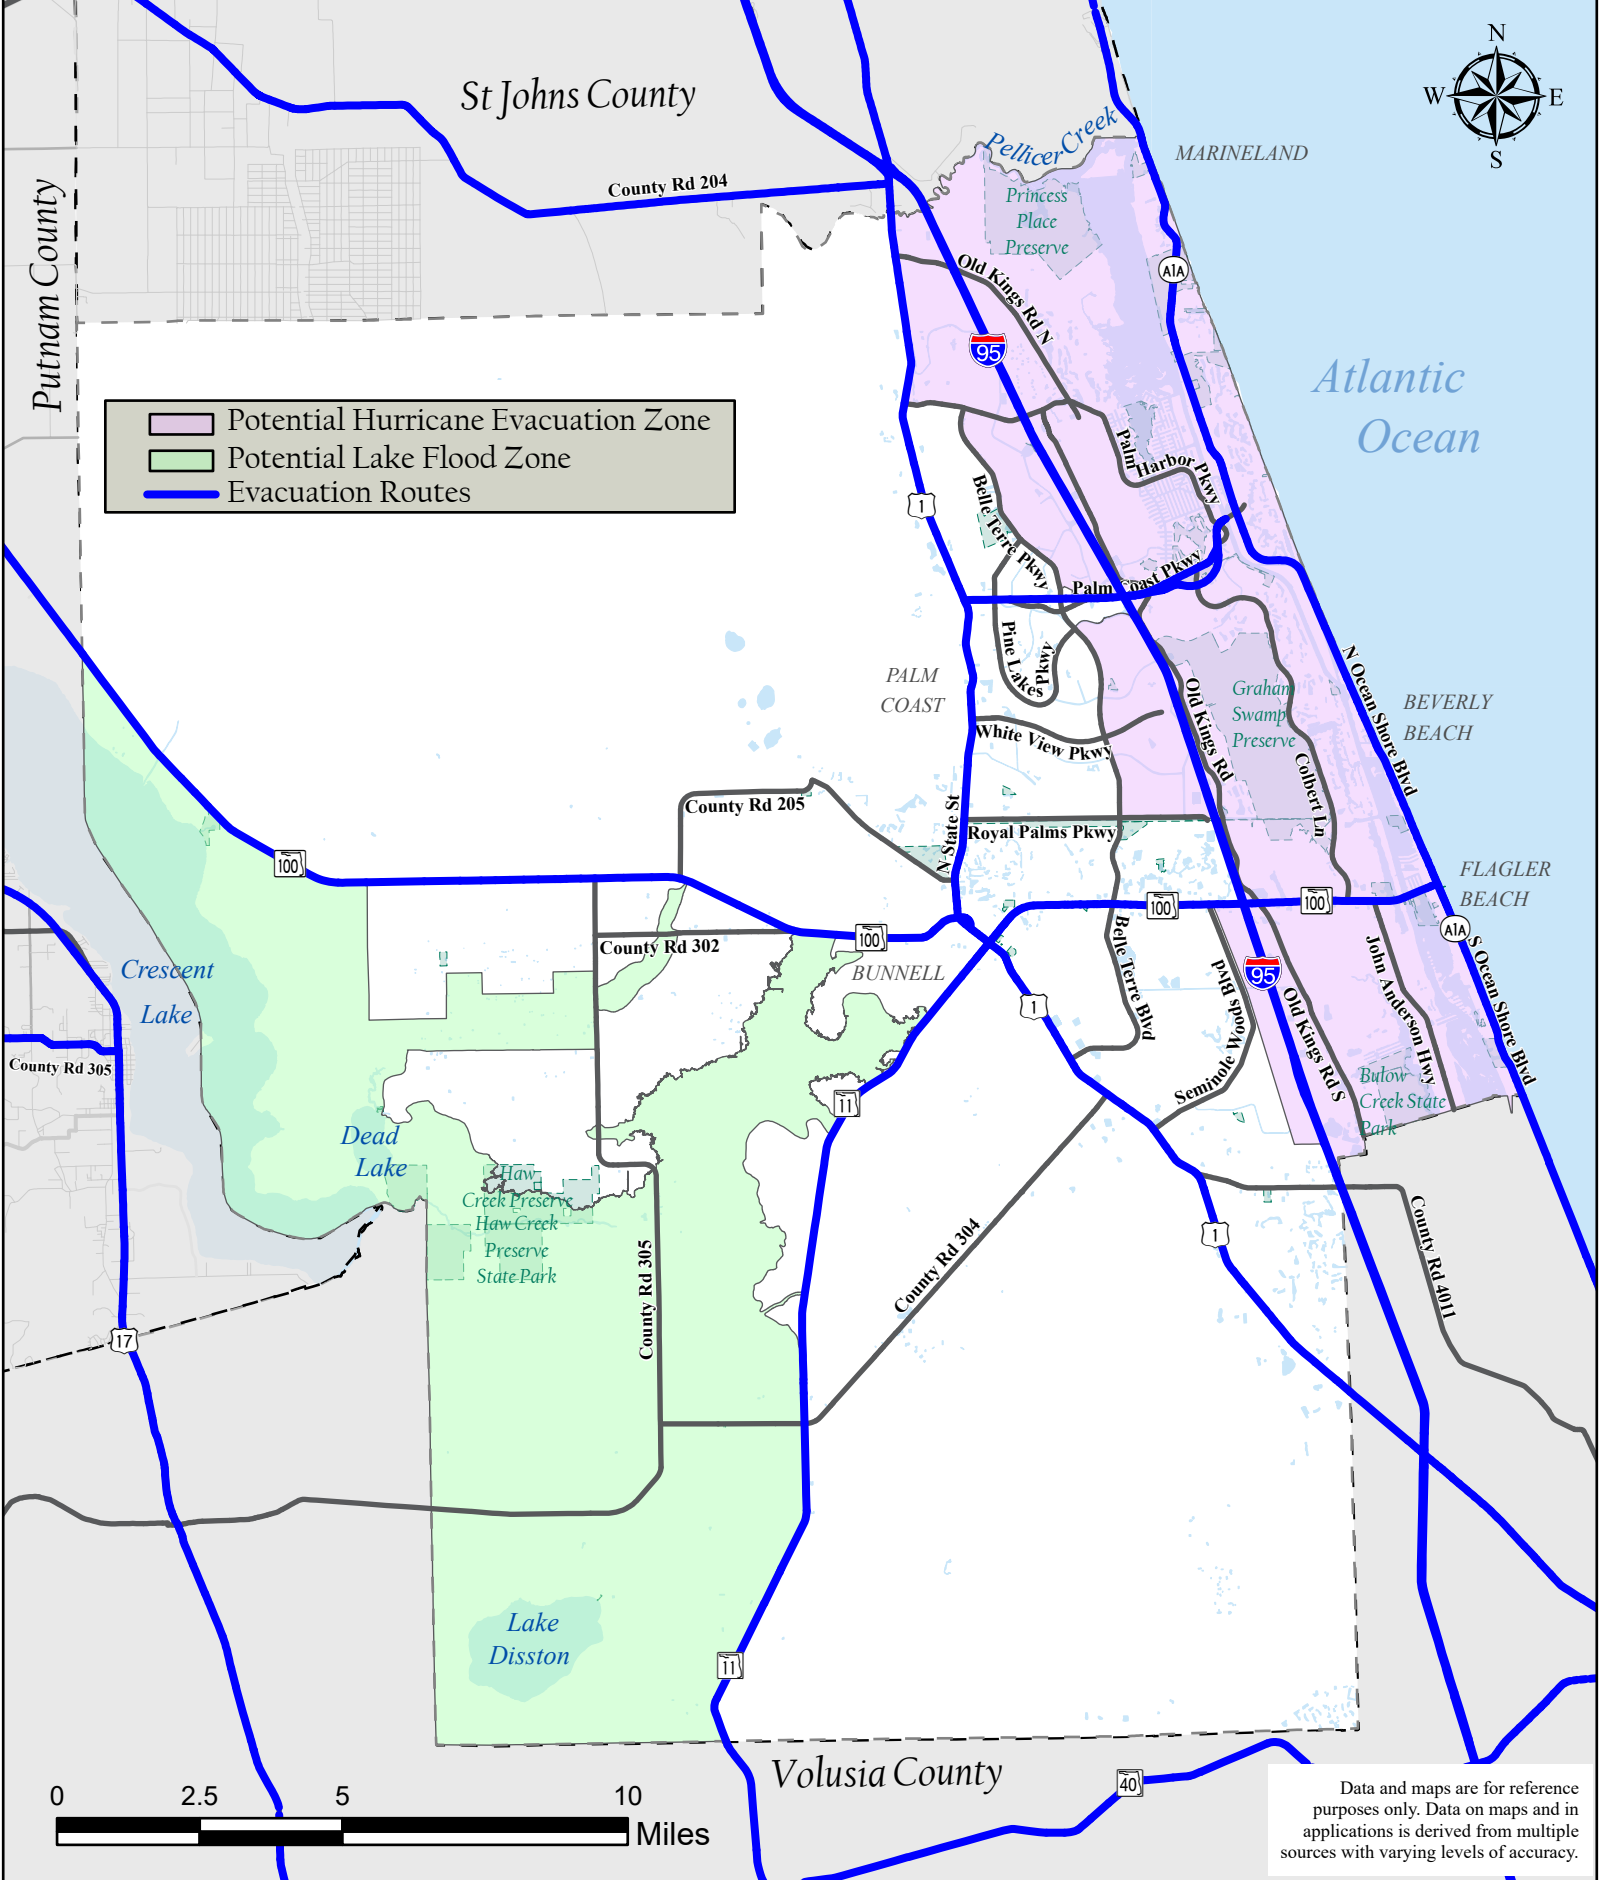

St Johns County

Putnam County

- Potential Hurricane Evacuation Zone
- Potential Lake Flood Zone
- Evacuation Routes

Data and maps are for reference purposes only. Data on maps and in applications is derived from multiple sources with varying levels of accuracy.

Map created May 2024

Flagler County Evacuation Routes & Zones